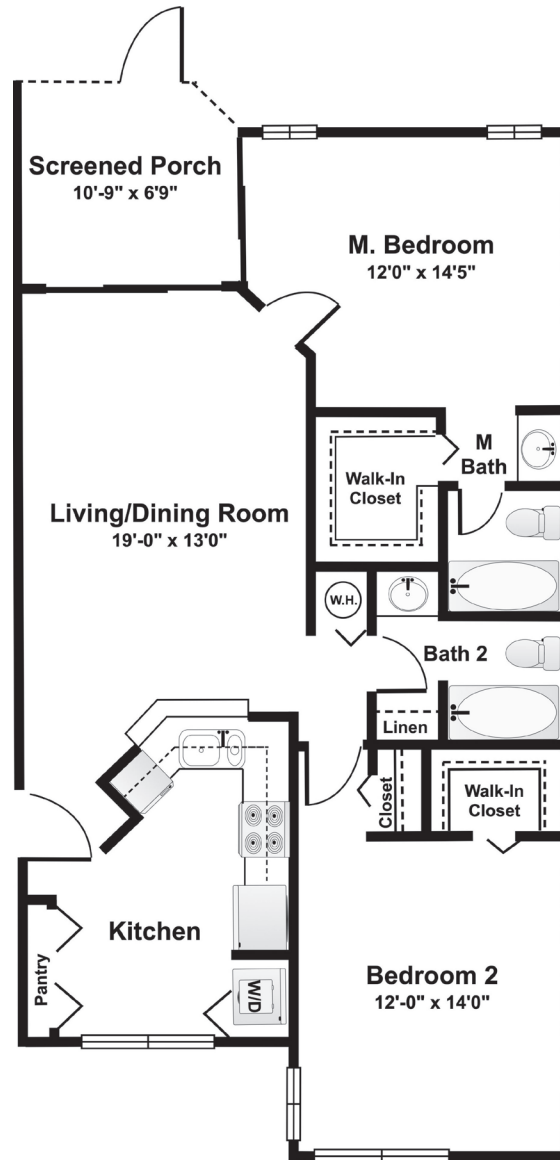

Santiago

2 BED / 2 BATH

1025

SQ. FT.

6701 West Oakland Park Blvd. | Lauderhill, FL 33313

www.cielopoint.com

* Pricing and availability are subject to change. Rent is based on monthly frequency. Additional fees may apply, such as but not limited to package delivery, trash, water, amenities, etc.

** Floorplans are artist's rendering. All dimensions are approximate. Actual product and specifications may vary in dimension or detail. Not all features are available in every apartment. Please see a representative for details.