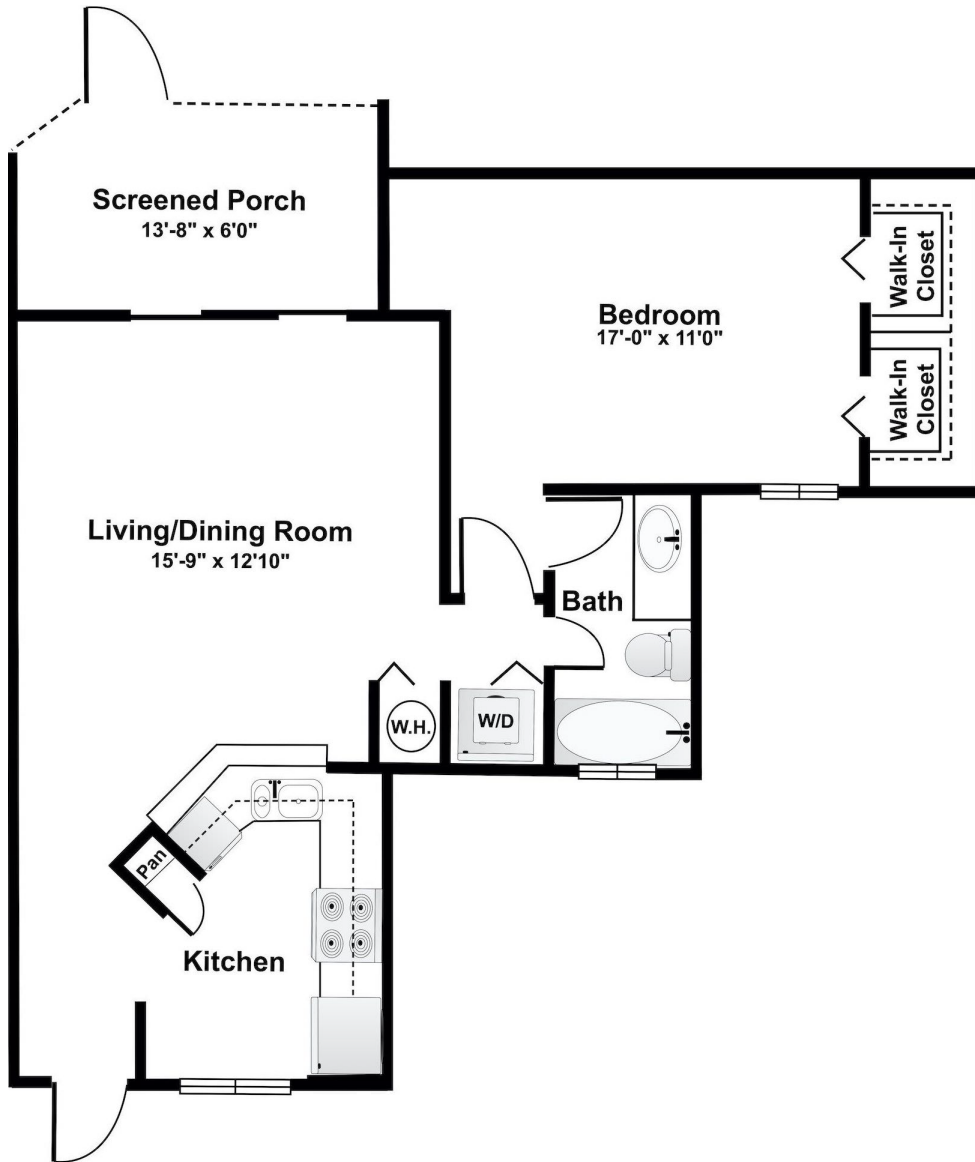

# La Paz

1 BED / 1 BATH

# 840

SQ. FT.

6701 West Oakland Park Blvd. | Lauderhill, FL 33313

[www.cielopoint.com](http://www.cielopoint.com)

\* Pricing and availability are subject to change. Rent is based on monthly frequency. Additional fees may apply, such as but not limited to package delivery, trash, water, amenities, etc.

\*\* Floorplans are artist's rendering. All dimensions are approximate. Actual product and specifications may vary in dimension or detail. Not all features are available in every apartment. Please see a representative for details.