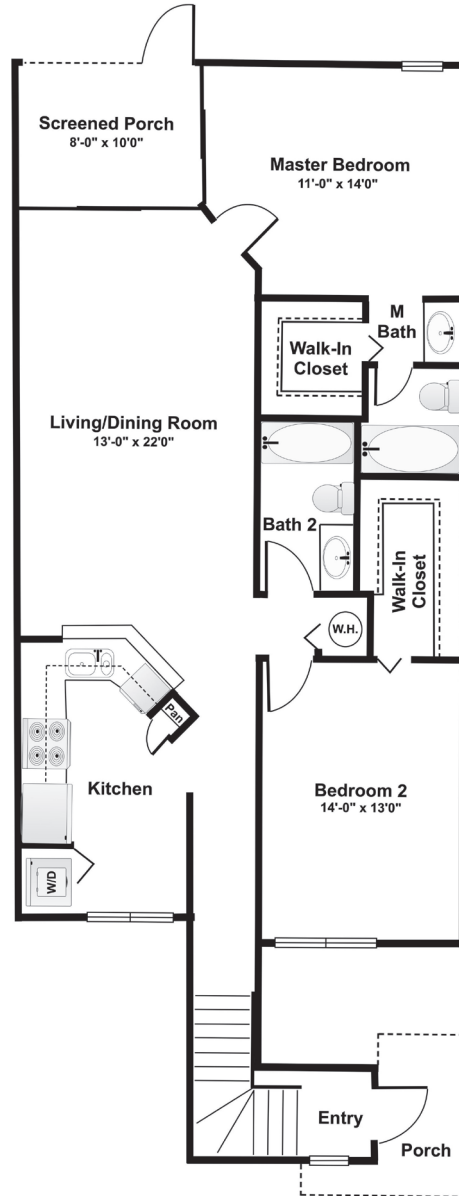

Dominica

1200

2 BED / 2 BATH

SQ. FT.

6701 West Oakland Park Blvd. | Lauderhill, FL 33313

www.cielopoint.com

* Pricing and availability are subject to change. Rent is based on monthly frequency. Additional fees may apply, such as but not limited to package delivery, trash, water, amenities, etc.

** Floorplans are artist's rendering. All dimensions are approximate. Actual product and specifications may vary in dimension or detail. Not all features are available in every apartment. Please see a representative for details.